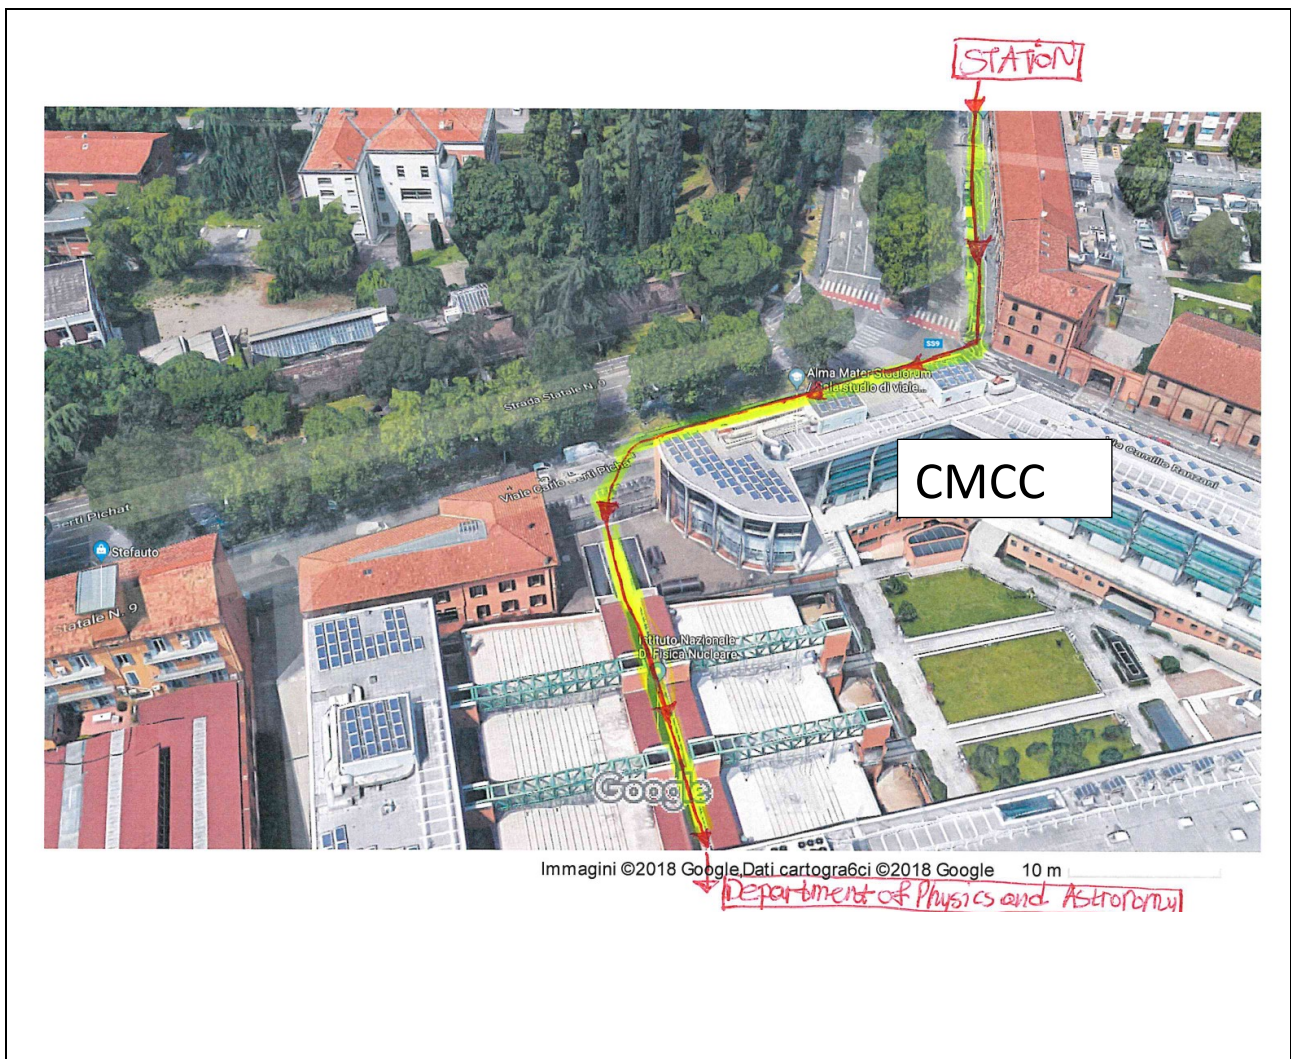

HOW TO REACH US

ADDRESS

DEPARTMENT OF PHYSICS AND ASTRONOMY
VIALE BERTI PICHAT 6/2
40127 BOLOGNA
ITALY

EVI TEL: +39 051 0301600

Nadia cell: +39 393 3827092

On foot:

20 minutes walk from the railway station Bologna Centrale in Piazza Medaglie d'Oro.
When you go out of the station, turn left, on Viale Angelo Masini and then Viale Berti Pichat.

By bus:

Just take bus n. 32 from the railway station and exit at the 3rd stop "Porta Mascarella".

By plane:

From Bologna airport "Guglielmo Marconi", just take the AirBus which drives you to the railway station in 25 minutes.

Traveling by car:

Arriving on the highways from any direction, get on the Bologna Beltway and look for exit 7 "Via Stalingrado", near the Trade Fair district. The exit is directly North of the city. From the exit, follow "Via Stalingrado" towards the center. Once you arrive at Porta Mascarella after having crossed the bridge over the railroad tracks, turn left and follow the street to Viale Berti Pichat.